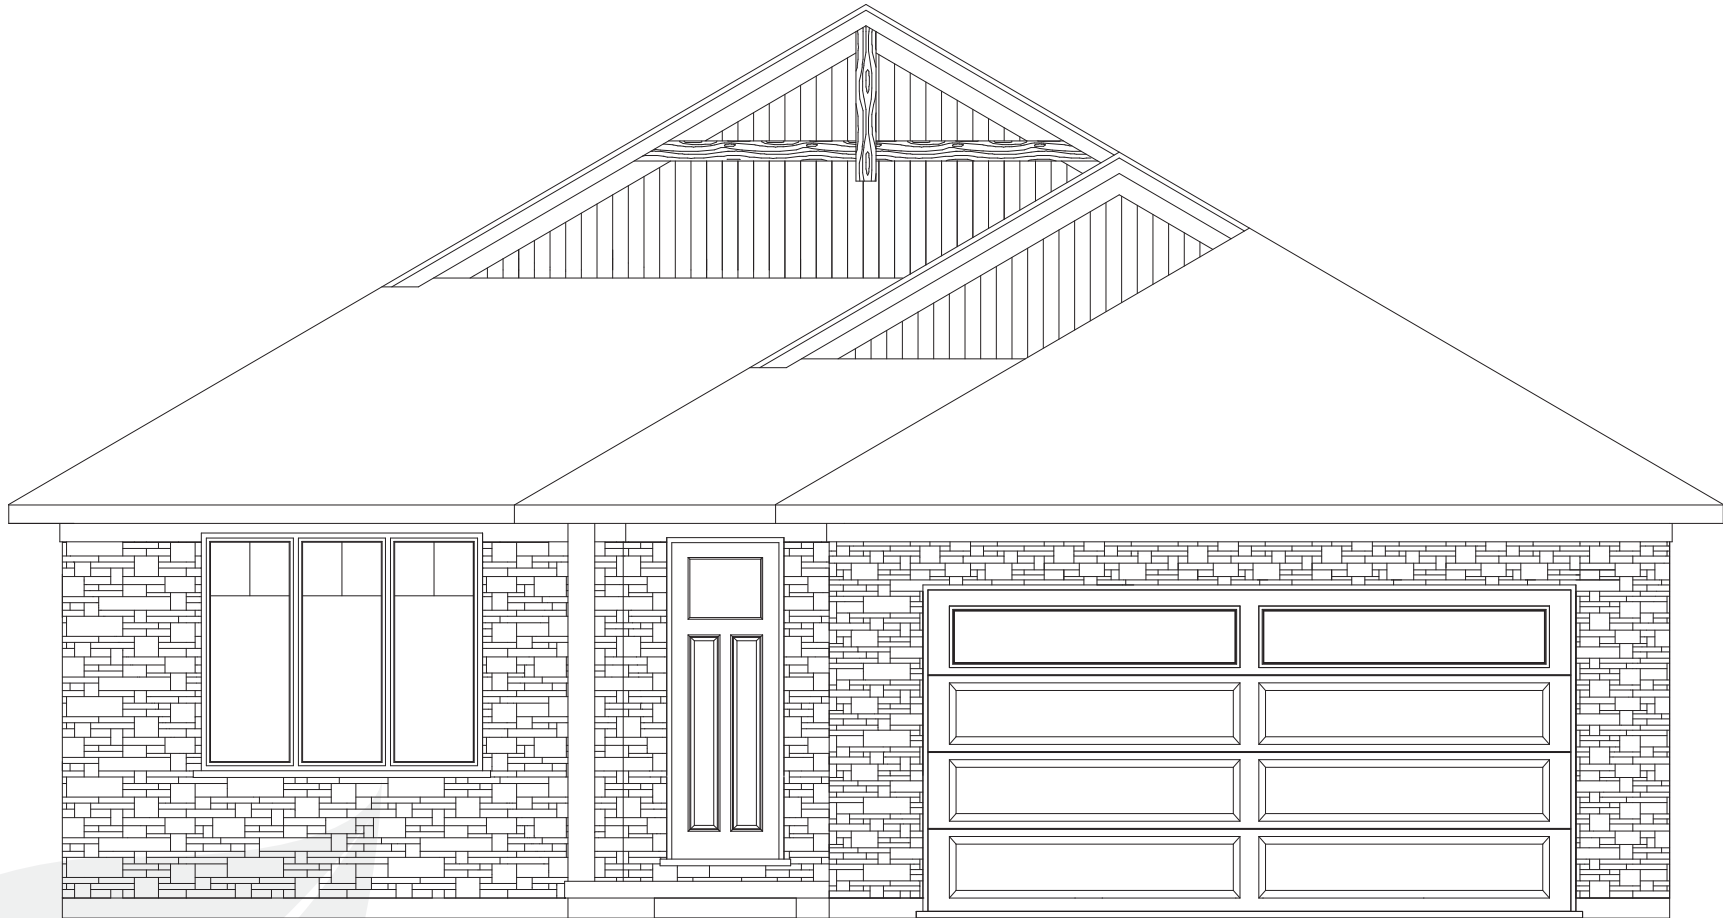

# The Ryerse 1783 SQ.FT. 3 BED | 2 BATH

# The Ryerse 1783 SQ.FT. 3 BED | 2 BATH

**OPTIONAL FINISHED BASEMENT**  
**1058 SQ.FT.**

**MAIN FLOOR**