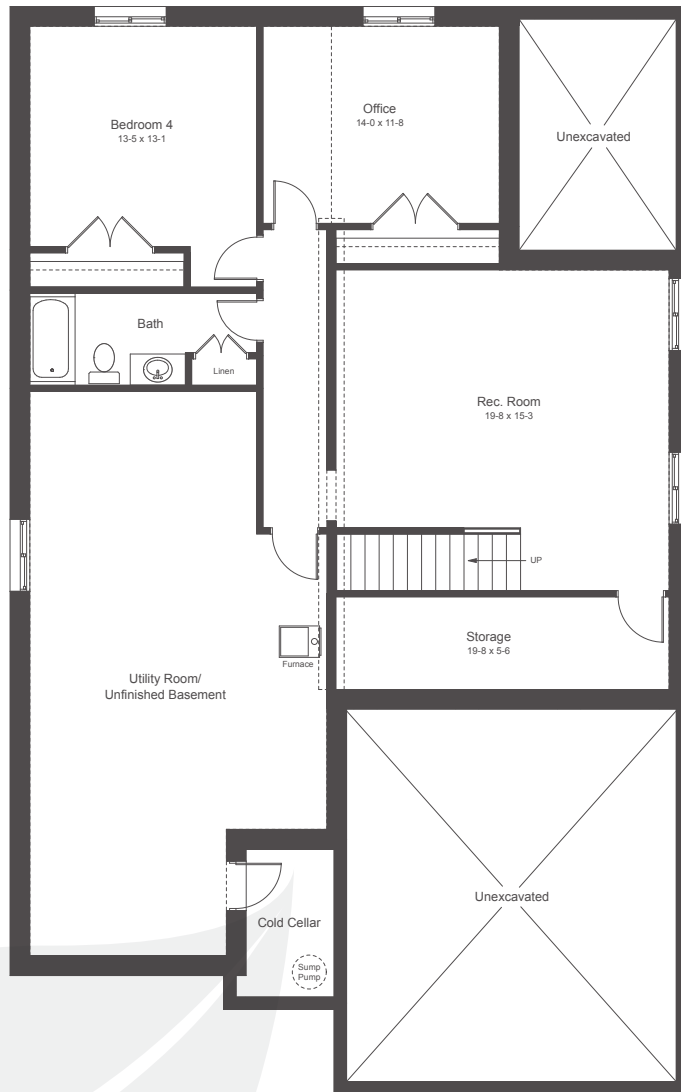

# The Ryerse 1783 SQ.FT. 3 BED | 2 BATH

# The Ryerse 1783 SQ.FT. 3 BED | 2 BATH

**OPTIONAL FINISHED BASEMENT**  
**1058 SQ.FT.**

**MAIN FLOOR**