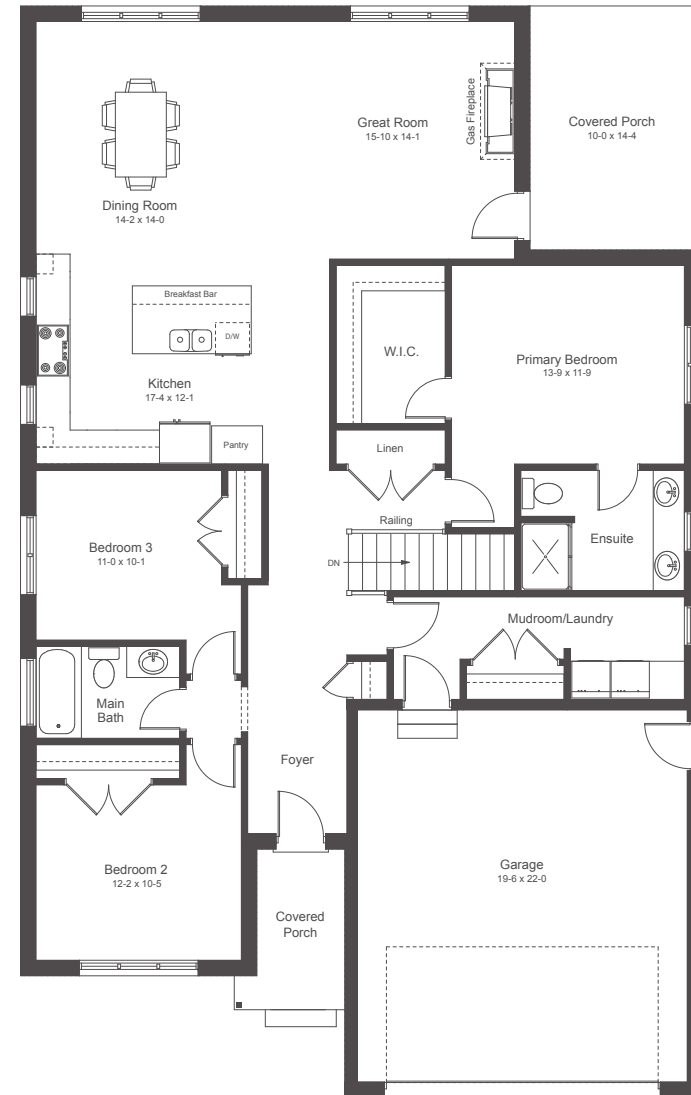

# The Ryerse 1783 SQ.FT. 3 BED | 2 BATH

# The Ryerse 1783 SQ.FT. 3 BED | 2 BATH

**OPTIONAL FINISHED BASEMENT**  
**1058 SQ.FT.**

**MAIN FLOOR**