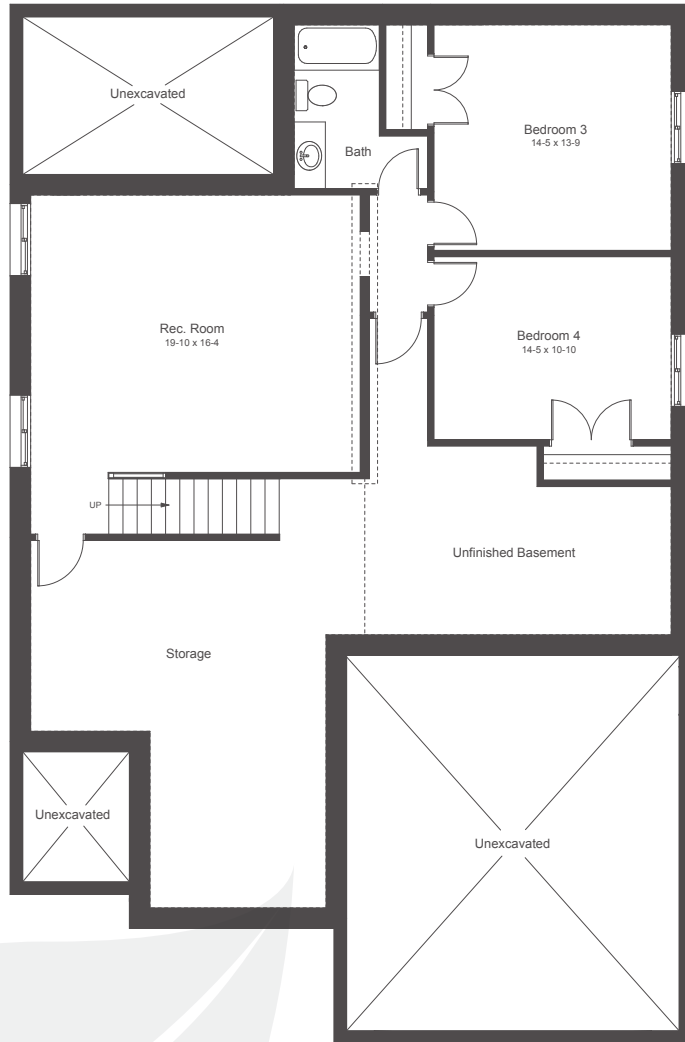

The Rowan 1639 SQ.FT. 2 BED | 2 BATH

The Rowan 1639 SQ.FT. 2 BED | 2 BATH

OPTIONAL FINISHED BASEMENT
941 SQ.FT.

MAIN FLOOR