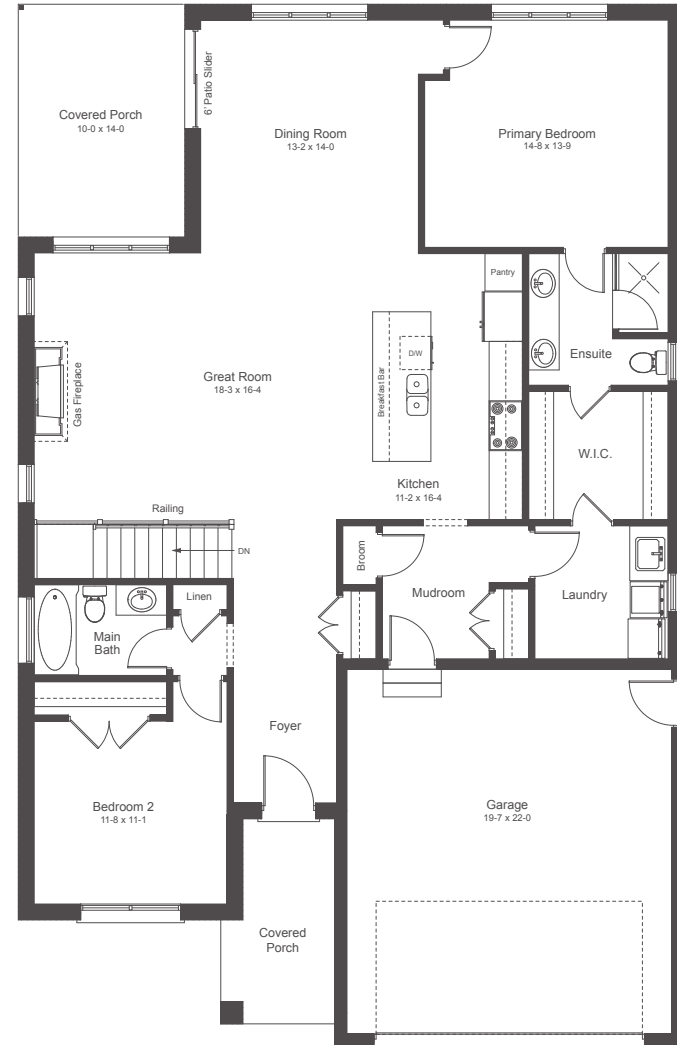

The Dover 1720 SQ.FT. 2 BED | 2 BATH

The Dover 1720 SQ.FT. 2 BED | 2 BATH

**OPTIONAL FINISHED BASEMENT
908 SQ.FT.**

MAIN FLOOR