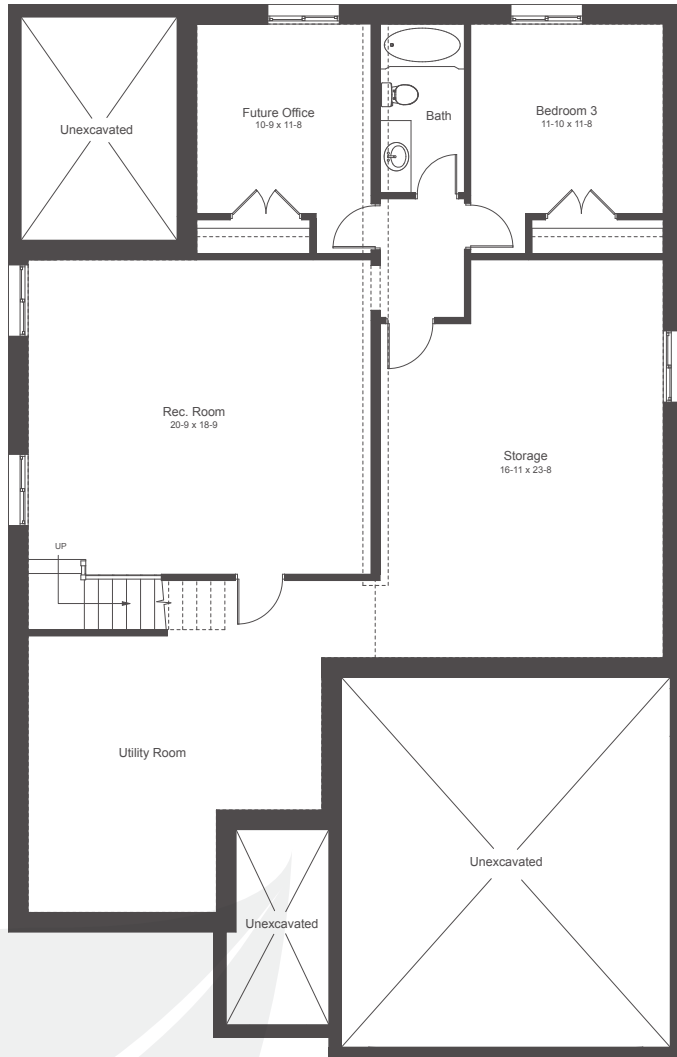

The Dover 1720 SQ.FT. 2 BED | 2 BATH

The Dover 1720 SQ.FT. 2 BED | 2 BATH

**OPTIONAL FINISHED BASEMENT
908 SQ.FT.**

MAIN FLOOR