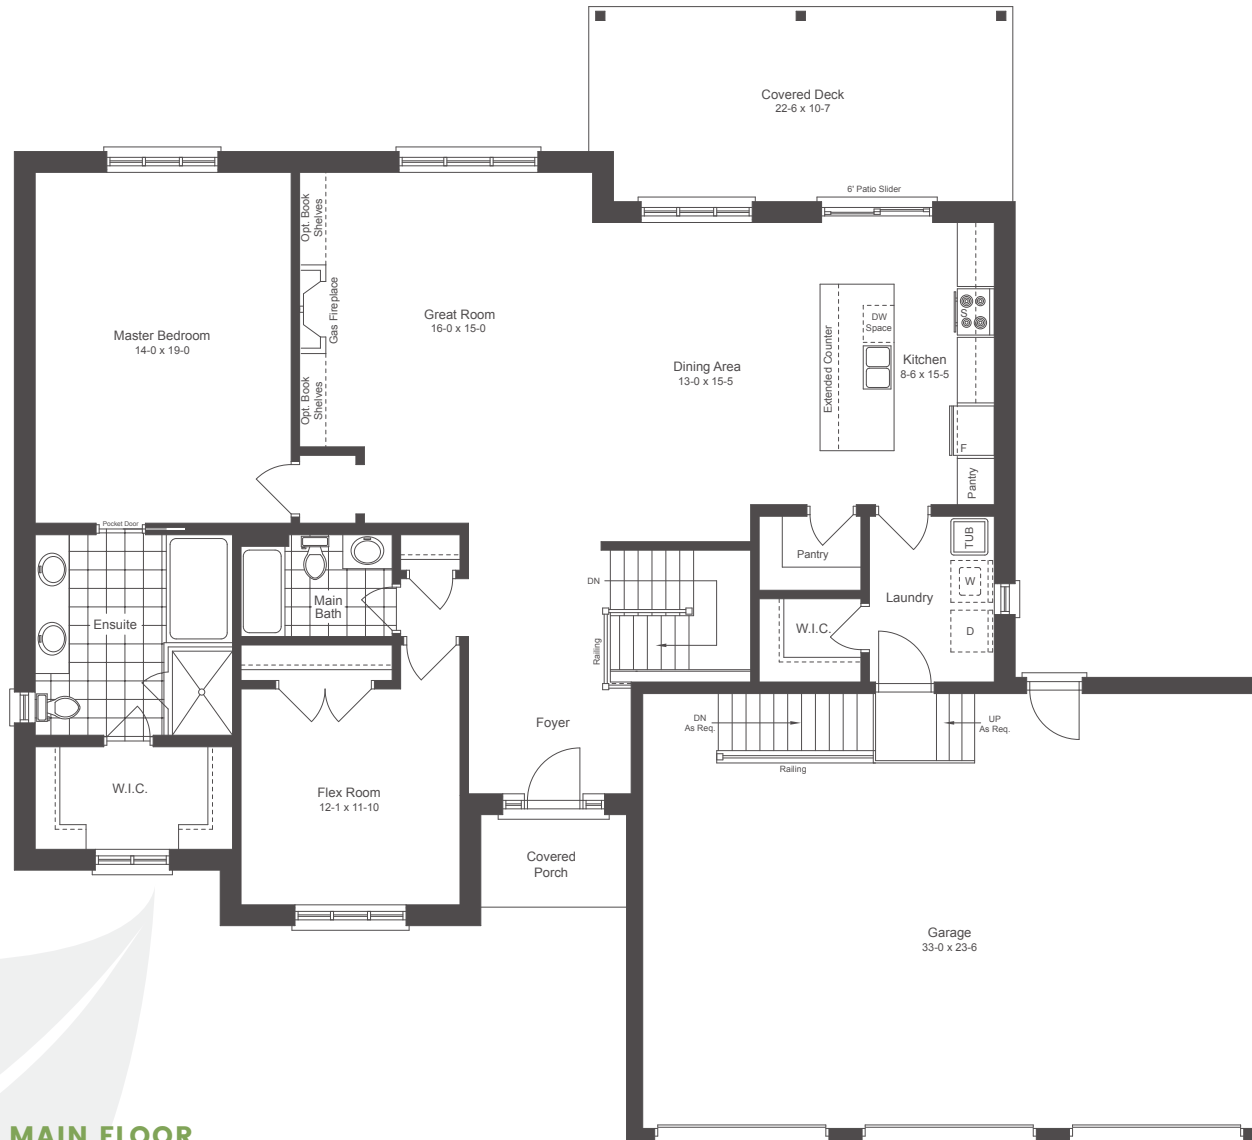

Pelee 1846 SQ.FT. 3 BED | 2 BATH

Pelee 1846 SQ.FT. 2 BED | 2 BATH

MAIN FLOOR