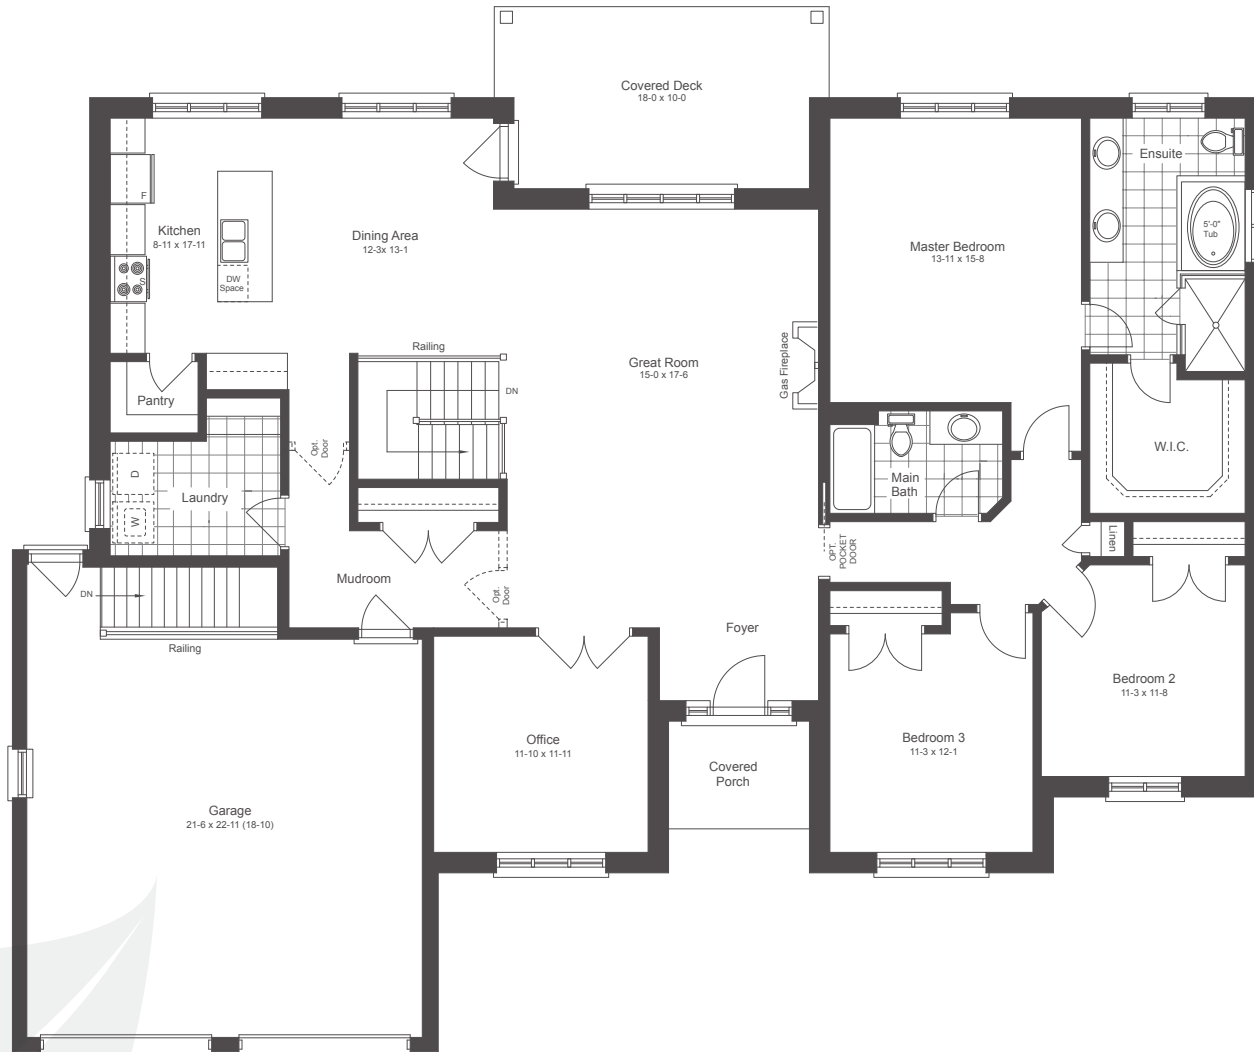

Killarney 2270 SQ.FT. 3 BED | 2 BATH

Killarney 2270 SQ.FT. 3 BED | 2 BATH

MAIN FLOOR