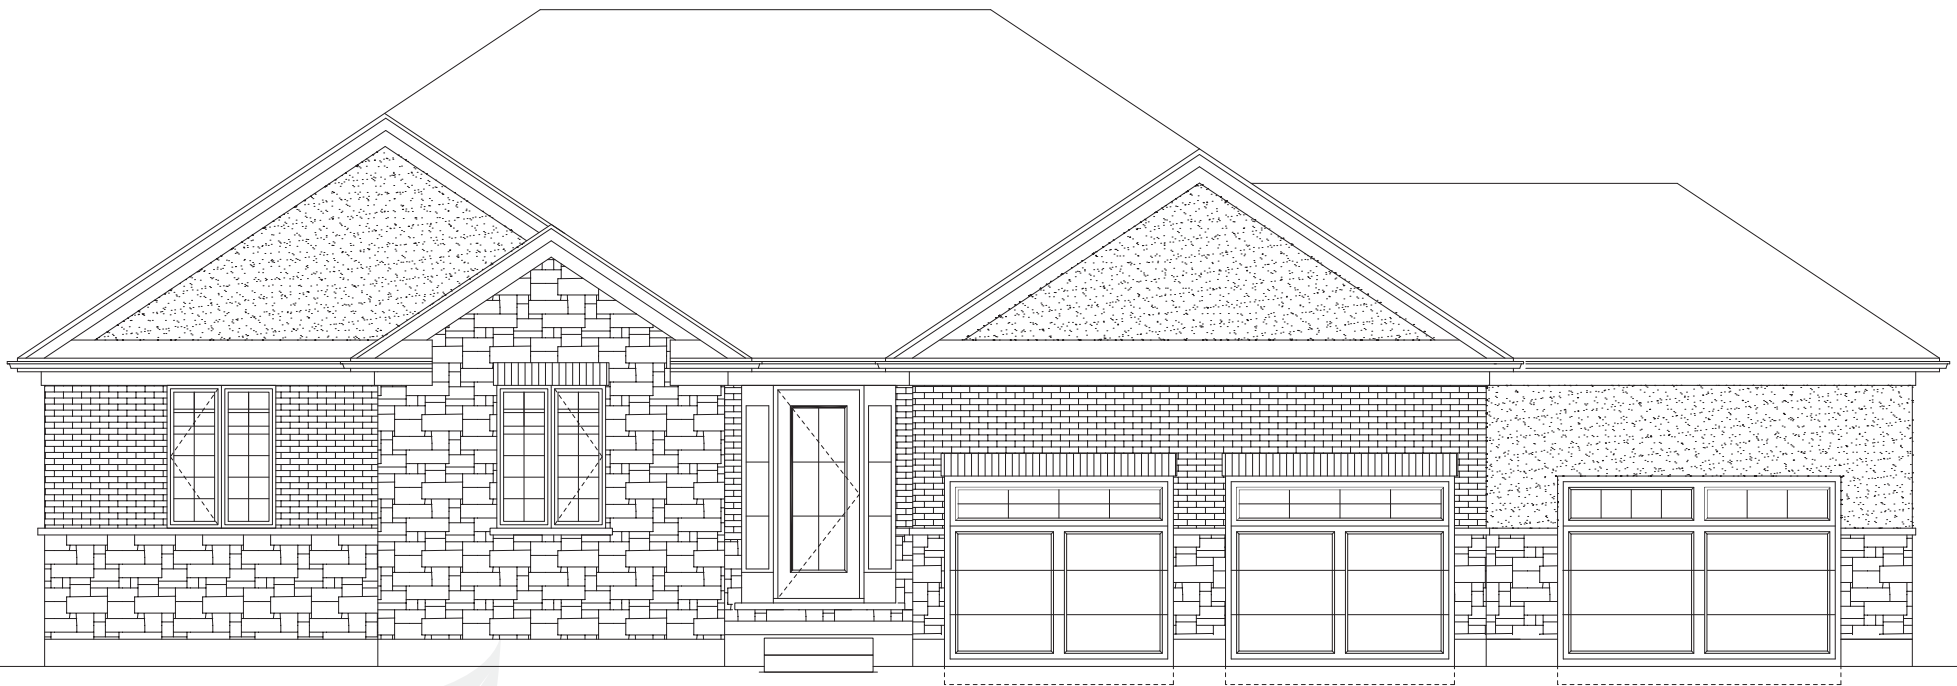

Century Pine 2210 SQ.FT. 3 BED | 2 BATH

Century Pine 2210 SQ.FT. 3 BED | 2 BATH

MAIN FLOOR